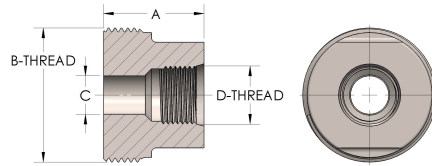

Product Category

64T-1-0-M

Part Description

Female Straight Thread

## DIMENSIONS

<b>A</b>	1.190
<b>B-THREAD</b>	1188" - 12UN
<b>C</b>	0.31
<b>D-THREAD</b>	7/16" - 20UNF

## GENERAL

<b>Pressure Rating</b>	6000 PSI
<b>Threadpiece Material</b>	Monel®, ASTM B164, UNS N04405