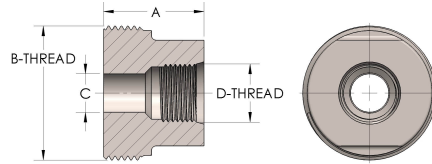

Product Category

64T-1-1-M

Part Description

Female Straight Thread

## DIMENSIONS

<b>A</b>	1.190
<b>B-THREAD</b>	1.188" - 12UN
<b>C</b>	0.31
<b>D-THREAD</b>	9/16" - 18UNF

## GENERAL

<b>Pressure Rating</b>	6000 PSI
<b>Threadpiece Material</b>	Monel®, ASTM B164, UNS N04405