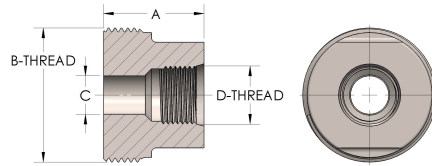

Product Category

64T-2-1-M

Part Description

Female Straight Thread

DIMENSIONS

A	1.250
B-THREAD	1.375" - 12UNF
C	0.33
D-THREAD	9/16" - 18UNF

GENERAL

Pressure Rating	6000 PSI
Threadpiece Material	Monel®, ASTM B164, UNS N04405