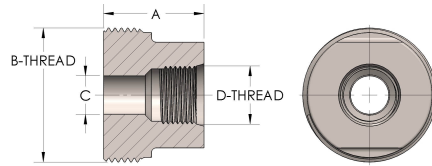

Product Category

64T-3-2-M

Part Description

Female Straight Thread

## DIMENSIONS

<b>A</b>	1.310
<b>B-THREAD</b>	1.750" - 12UNF
<b>C</b>	0.50
<b>D-THREAD</b>	3/4" - 16UNF

## GENERAL

<b>Pressure Rating</b>	6000 PSI
<b>Threadpiece Material</b>	Monel®, ASTM B164, UNS N04405