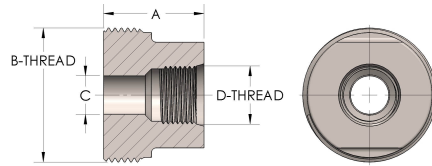

Product Category

64T-4-4-M

Part Description

Female Straight Thread

## DIMENSIONS

<b>A</b>	1.310
<b>B-THREAD</b>	2.000" - 12UN
<b>C</b>	0.63
<b>D-THREAD</b>	1.313" - 12UN

## GENERAL

<b>Pressure Rating</b>	4500 PSI
<b>Threadpiece Material</b>	Monel®, ASTM B164, UNS N04405