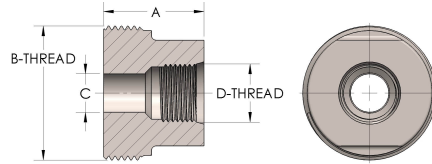

Product Category

64T-5-4-S

Part Description

Female Straight Thread

## DIMENSIONS

<b>A</b>	1.560
<b>B-THREAD</b>	2.313" - 12UNS
<b>C</b>	0.81
<b>D-THREAD</b>	1.313" - 12UN

## GENERAL

<b>Pressure Rating</b>	6000 PSI
<b>Threadpiece Material</b>	Carbon Steel, ASTM A108