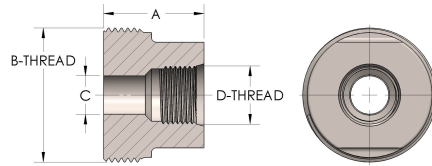

Product Category

64T-6-6-M

Part Description

Female Straight Thread

DIMENSIONS

A	1.690
B-THREAD	2.750" - 12UN
C	1.19
D-THREAD	1.875" - 12UN

GENERAL

Pressure Rating	6000 PSI
Threadpiece Material	Monel®, ASTM B164, UNS N04405