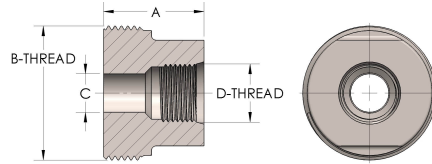

Product Category

64T-6-6-S

Part Description

Female Straight Thread

## DIMENSIONS

<b>A</b>	1.690
<b>B-THREAD</b>	2.750" - 12UN
<b>C</b>	1.19
<b>D-THREAD</b>	1.875" - 12UN

## GENERAL

<b>Pressure Rating</b>	3000 PSI
<b>Threadpiece Material</b>	Carbon Steel, ASTM A108