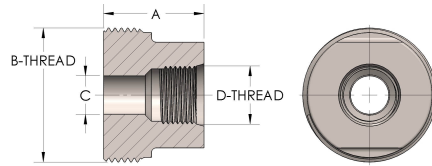

Product Category

64T-7-6-M

Part Description

Female Straight Thread

## DIMENSIONS

<b>A</b>	2.000
<b>B-THREAD</b>	3.063"-12UNS
<b>C</b>	1.38
<b>D-THREAD</b>	1.875" - 12UN

## GENERAL

<b>Pressure Rating</b>	6000 PSI
<b>Threadpiece Material</b>	Monel®, ASTM B164, UNS N04405