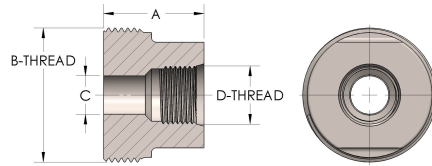

Product Category

64T-7-6-M

Part Description

Female Straight Thread

DIMENSIONS

A	2.000
B-THREAD	3.063"-12UNS
C	1.38
D-THREAD	1.875" - 12UN

GENERAL

Pressure Rating	6000 PSI
Threadpiece Material	Monel®, ASTM B164, UNS N04405