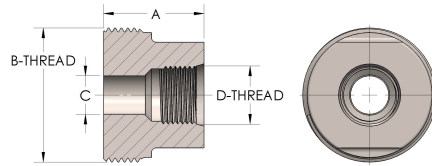

Product Category

64T-7-7-M

Part Description

Female Straight Thread

## DIMENSIONS

<b>A</b>	2.000
<b>B-THREAD</b>	3.063" - 12UNS
<b>C</b>	1.38
<b>D-THREAD</b>	2.500" - 12UN

## GENERAL

<b>Pressure Rating</b>	2500 PSI
<b>Threadpiece Material</b>	Monel®, ASTM B164, UNS N04405