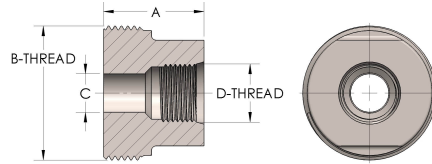

Product Category

64T-8-7-M

Part Description

Female Straight Thread

## DIMENSIONS

<b>A</b>	2.130
<b>B-THREAD</b>	3.750" - 12UN
<b>C</b>	1.75
<b>D-THREAD</b>	2.500" - 12UN

## GENERAL

<b>Pressure Rating</b>	6000 PSI
<b>Threadpiece Material</b>	Monel®, ASTM B164, UNS N04405