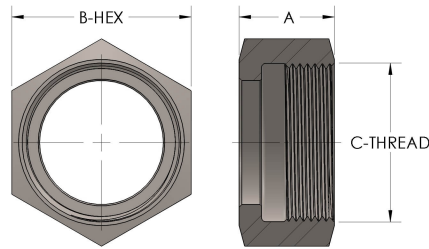

Product Category

884P8-4-K-MONEL

Part Description

Union Nut IAW NSSC 803-1385884

DIMENSIONS

A	1.130
B-HEX	2.38
CRN	0A16860.2
C-THREAD	2.000" - 12UN

GENERAL

Pressure Rating	6000 PSI
Union Nut Material	K-MONEL, UNS N05500
CRN	0A16860.2