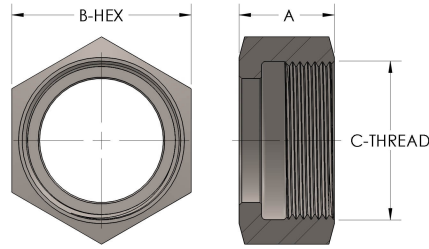

Product Category

884P8-5-K-MONEL

Part Description

Union Nut IAW NSSC 803-1385884

DIMENSIONS

A	1.250
B-HEX	2.75
CRN	0A16860.2
C-THREAD	2.313" - 12UNS

GENERAL

Pressure Rating	6000 PSI
Union Nut Material	K-MONEL, UNS N05500
CRN	0A16860.2