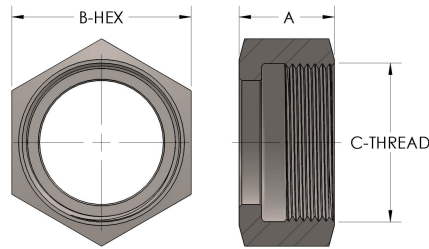

Product Category

884P8-7-K-MONEL

Part Description

Union Nut IAW NSSC 803-1385884

DIMENSIONS

A	1.500
B-HEX	3.75
CRN	0A16860.2
C-THREAD	3.063" - 12UNS

GENERAL

Pressure Rating	6000 PSI
Union Nut Material	K-MONEL, UNS N05500
CRN	0A16860.2