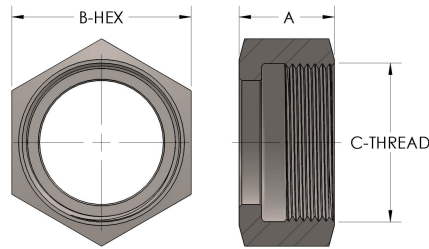

Product Category

884P8-8-K-MONEL

Part Description

Union Nut IAW NSSC 803-1385884

DIMENSIONS

A	1.500
B-HEX	4.38
CRN	0A16860.2
C-THREAD	3.750" - 12UN

GENERAL

Pressure Rating	6000 PSI
Union Nut Material	K-MONEL, UNS N05500
CRN	0A16860.2