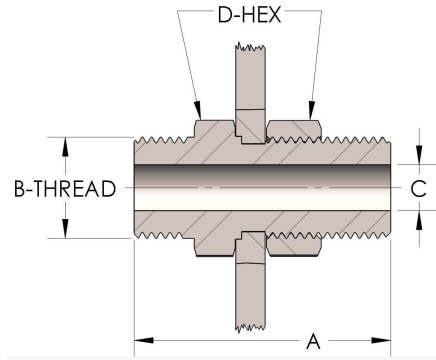

Product Category

89T-0-M

Part Description

Bulkhead

DIMENSIONS

A	2.190
B-THREAD	1.000" - 14UNS
C	0.22
D-HEX	1.38

GENERAL

Pressure Rating	6000 PSI
Threadpiece Material	Monel®, ASTM B164, UNS N04405