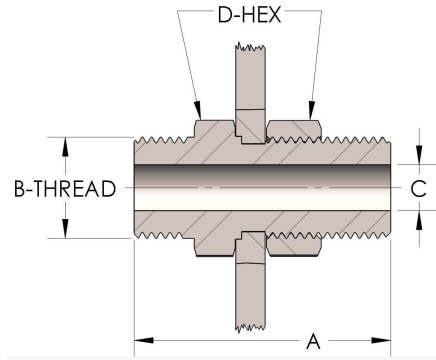

Product Category

89T-1-BR

Part Description

Bulkhead

## DIMENSIONS

<b>A</b>	2.440
<b>B-THREAD</b>	1.188" - 12UN
<b>C</b>	0.31
<b>D-HEX</b>	1.5

## GENERAL

<b>Pressure Rating</b>	6000 PSI
<b>Threadpiece Material</b>	Naval Brass, ASTM B21, UNS C46400