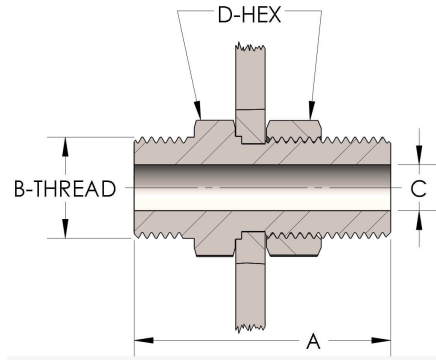

Product Category

89T-1-M

Part Description

Bulkhead

## DIMENSIONS

<b>A</b>	2.440
<b>B-THREAD</b>	1.188" - 12UN
<b>C</b>	0.31
<b>D-HEX</b>	1.5

## GENERAL

<b>Pressure Rating</b>	6000 PSI
<b>Threadpiece Material</b>	Monel®, ASTM B164, UNS N04405