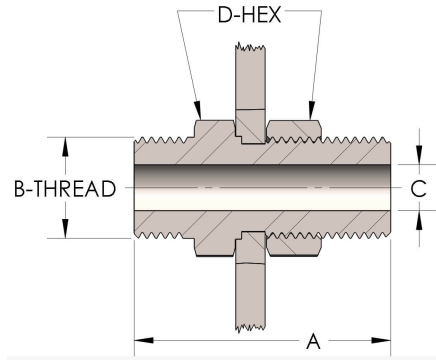

Product Category

89T-2-M

Part Description

Bulkhead

## DIMENSIONS

<b>A</b>	2.440
<b>B-THREAD</b>	1.375" - 12UNF
<b>C</b>	0.44
<b>D-HEX</b>	1.75

## GENERAL

<b>Pressure Rating</b>	6000 PSI
<b>Threadpiece Material</b>	Monel®, ASTM B164, UNS N04405