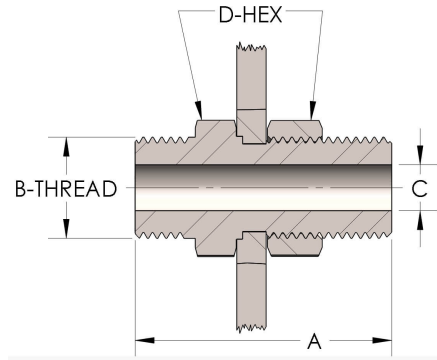

Product Category

89T-3-M

Part Description

Bulkhead

DIMENSIONS

A	2.440
B-THREAD	1.750" - 12UN
C	0.50
D-HEX	2.13

GENERAL

Pressure Rating	6000 PSI
Threadpiece Material	Monel®, ASTM B164, UNS N04405