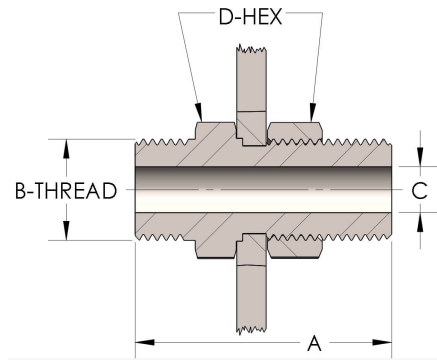

Product Category

89T-4-M

Part Description

Bulkhead

DIMENSIONS

A	2.440
B-THREAD	2.000" - 12UN
C	0.63
D-HEX	2.5

GENERAL

Pressure Rating	6000 PSI
Threadpiece Material	Monel®, ASTM B164, UNS N04405