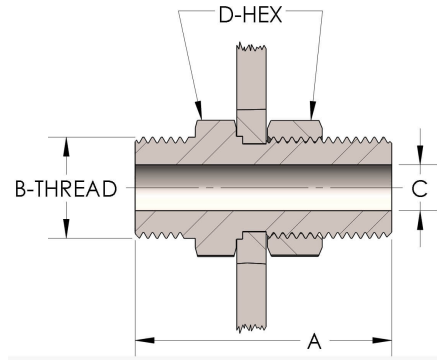

Product Category

89T-5-M

Part Description

Bulkhead

DIMENSIONS

A	2.940
B-THREAD	2.313" - 12UNS
C	0.81
D-HEX	2.75

GENERAL

Pressure Rating	6000 PSI
Threadpiece Material	Monel®, ASTM B164, UNS N04405