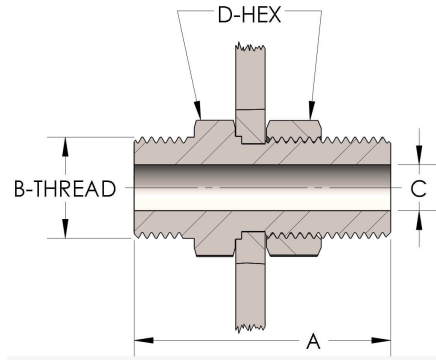

Product Category

89T-6-M

Part Description

Bulkhead

DIMENSIONS

A	2.940
B-THREAD	2.750" - 12UN
C	1.19
D-HEX	3.25

GENERAL

Pressure Rating	6000 PSI
Threadpiece Material	Monel®, ASTM B164, UNS N04405