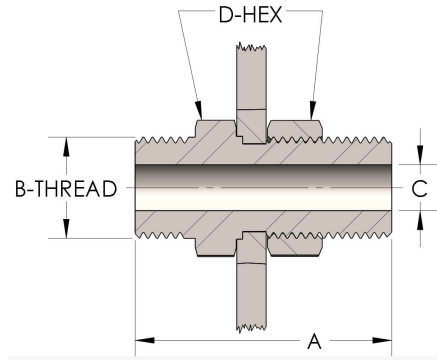

Product Category

89T-7-BR

Part Description

Bulkhead

## DIMENSIONS

<b>A</b>	3.440
<b>B-THREAD</b>	3.063" - 12UNS
<b>C</b>	1.38
<b>D-HEX</b>	3.63

## GENERAL

<b>Pressure Rating</b>	6000 PSI
<b>Threadpiece Material</b>	Naval Brass, ASTM B21, UNS C46400