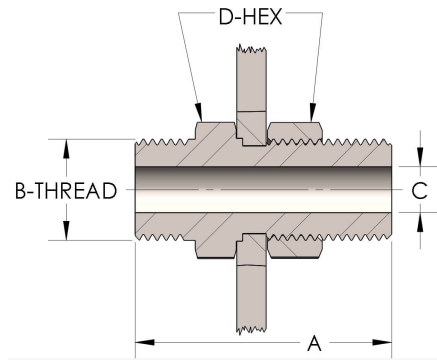

Product Category

89T-7-M

Part Description

Bulkhead

DIMENSIONS

A	3.440
B-THREAD	3.063" - 12UNS
C	1.38
D-HEX	3.63

GENERAL

Pressure Rating	6000 PSI
Threadpiece Material	Monel®, ASTM B164, UNS N04405