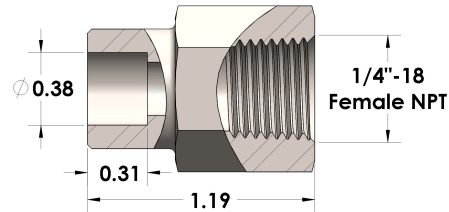

Product Category

953A-06-04-M

Part Description

Tube to Female NPT Adapter

DIMENSIONS

GENERAL

Pressure Rating	6000 PSI
Fitting Material	Monel®, ASTM B164, UNS N04405