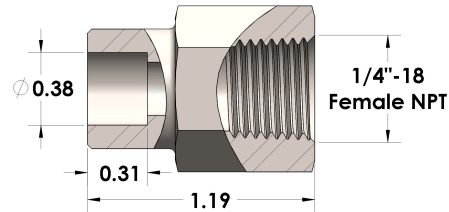

Product Category

953A-06-04-M

Part Description

Tube to Female NPT Adapter

## DIMENSIONS