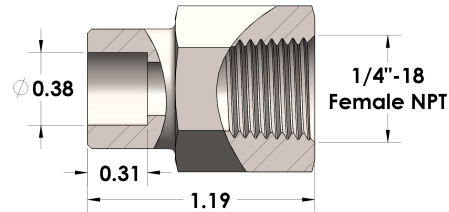

Product Category

953A-06-04-SS316L

Part Description

Tube to Female NPT Adapter

## DIMENSIONS

## GENERAL

<b>Pressure Rating</b>	6000 PSI
<b>Fitting Material</b>	316/L Stainless Steel, ASTM A276, UNS S31600/03