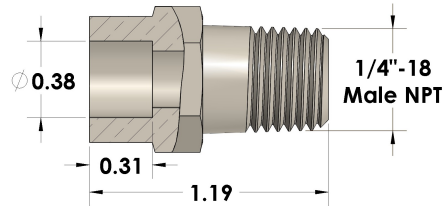

Product Category

954A-06-04-M

Part Description

Tube to Male NPT Adapter

## DIMENSIONS

## GENERAL

Pressure Rating

6000 PSI

Fitting Material

Monel®, ASTM B164, UNS N04405