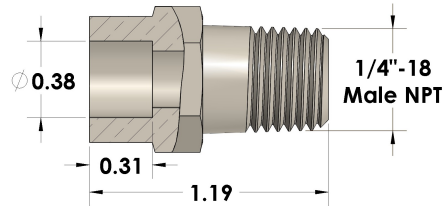

Product Category

954A-06-04-M

Part Description

Tube to Male NPT Adapter

## DIMENSIONS

## GENERAL

Pressure Rating	6000 PSI
Fitting Material	Monel®, ASTM B164, UNS N04405