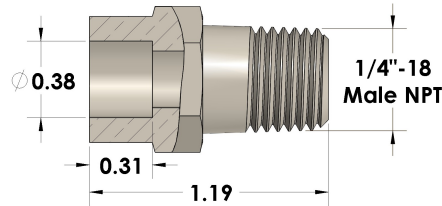

Product Category

954A-06-04-SS316L

Part Description

Tube to Male NPT Adapter

DIMENSIONS

GENERAL

Pressure Rating

6000 PSI

Fitting Material

316/L Stainless Steel, ASTM A276, UNS S31600/03