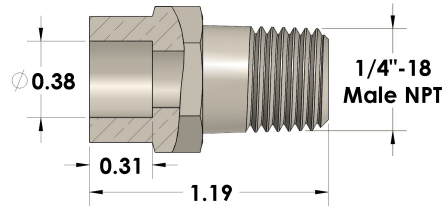

Product Category

954A-06-04-SS316L

Part Description

Tube to Male NPT Adapter

DIMENSIONS

GENERAL

Pressure Rating

6000 PSI

Fitting Material

316/L Stainless Steel, ASTM A276, UNS S31600/03