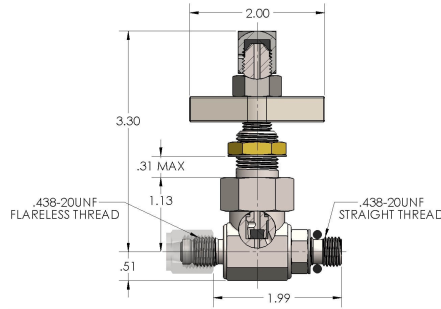

Product Category

980-B-1-SS

Product Line

Instrument Valves (900 Series)

Part Description

Globe Instrument Valve with Flareless X Straight Thread Ends

## DIMENSIONS

## GENERAL

Pressure Rating	6000 PSI
Temperature Range	-30°F to 250°F (-34°C to 121°C)
Standard Soft Goods	Buna-N O-Rings
Cartridge Type	Shutoff
Connection Type	Compression X Straight Thread
Connection Size	1/4 Tube X .438"-20UNF
Body Material	316/L Stainless Steel, ASTM A182, UNS S31603
Bonnet Material	416 Stainless Steel, ASTM A582, UNS S41600
Approved per	NSSC 803-6397304F