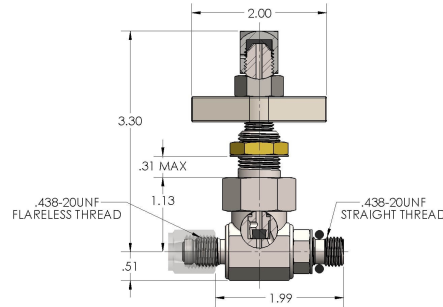

Product Category

980-B-1-SS

Product Line

Instrument Valves (900 Series)

Part Description

Globe Instrument Valve with Flareless X Straight Thread Ends

DIMENSIONS

GENERAL

Pressure Rating	6000 PSI
Temperature Range	-30°F to 250°F (-34°C to 121°C)
Standard Soft Goods	Buna-N O-Rings
Cartridge Type	Shutoff
Connection Type	Compression X Straight Thread
Connection Size	1/4 Tube X .438"-20UNF
Body Material	316/L Stainless Steel, ASTM A182, UNS S31603
Bonnet Material	416 Stainless Steel, ASTM A582, UNS S41600
Approved per	NSSC 803-6397304F