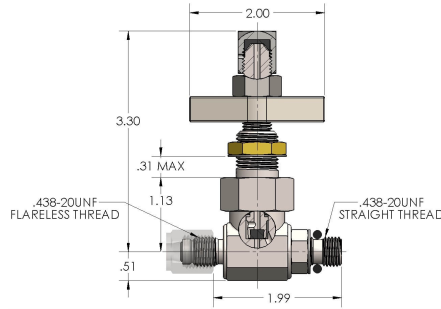

Product Category

980-B-2-M

Product Line

Instrument Valves (900 Series)

Part Description

Globe Instrument Valve with Flareless X Straight Thread Ends

DIMENSIONS

GENERAL

Pressure Rating	6000 PSI
Temperature Range	-30°F to 250°F (-34°C to 121°C)
Standard Soft Goods	Buna-N O-Rings
Cartridge Type	Shutoff
Connection Type	Compression X Straight Thread
Connection Size	1/4 Tube X .438"-20UNF
Body Material	Monel®, ASTM B564, UNS N04400
Bonnet Material	416 Stainless Steel, ASTM A582, UNS S41600
Approved per	NSSC 803-6397304F