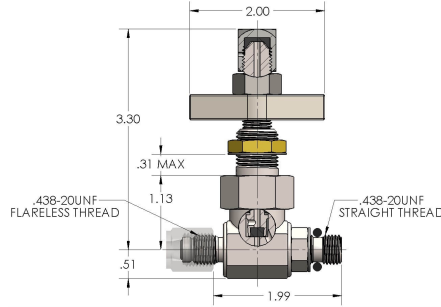

Product Category

980-B-2-M

Product Line

Instrument Valves (900 Series)

Part Description

Globe Instrument Valve with Flareless X Straight Thread Ends

DIMENSIONS

GENERAL

Pressure Rating	6000 PSI
Temperature Range	-30°F to 250°F (-34°C to 121°C)
Standard Soft Goods	Buna-N O-Rings
Cartridge Type	Shutoff
Connection Type	Compression X Straight Thread
Connection Size	1/4 Tube X .438"-20UNF
Body Material	Monel®, ASTM B564, UNS N04400
Bonnet Material	416 Stainless Steel, ASTM A582, UNS S41600
Approved per	NSSC 803-6397304F