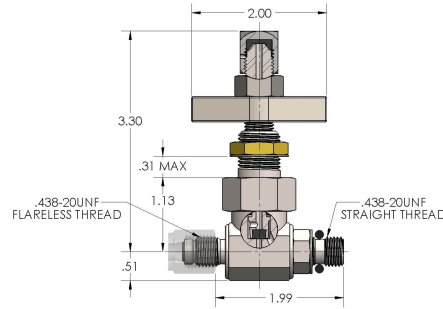

Product Category

980-B-2-M

Product Line

Instrument Valves (900 Series)

Part Description

Globe Instrument Valve with Flareless X Straight Thread Ends

DIMENSIONS

GENERAL

Pressure Rating	6000 PSI
Temperature Range	-30°F to 250°F (-34°C to 121°C)
Standard Soft Goods	Buna-N O-Rings
Cartridge Type	Shutoff
Connection Type	Compression X Straight Thread
Connection Size	1/4 Tube X .438"-20UNF
Body Material	Monel®, ASTM B564, UNS N04400
Bonnet Material	416 Stainless Steel, ASTM A582, UNS S41600
Approved per	NSSC 803-6397304F