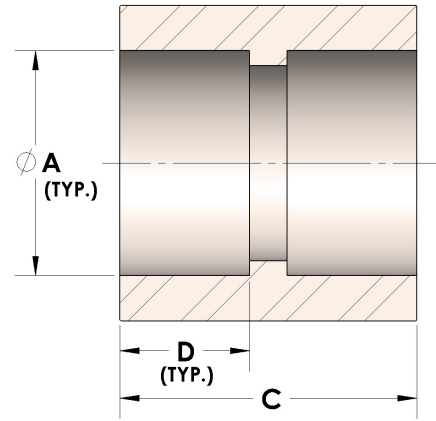

Product Category

H847-12-M

Part Description

Direct Socketweld/Braze Coupling (Tube)

## DIMENSIONS

A	0.750
C	1.00
D	0.440