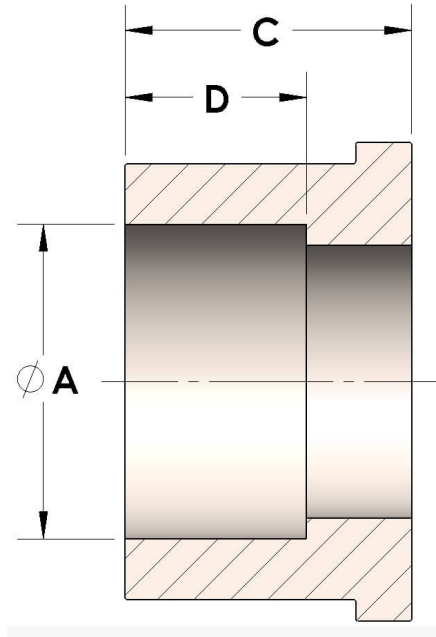

Product Category

H849R-12-M

Part Description

Socketweld/braze Tube Tailpiece

## DIMENSIONS

A	0.750
C	0.69
D	0.440